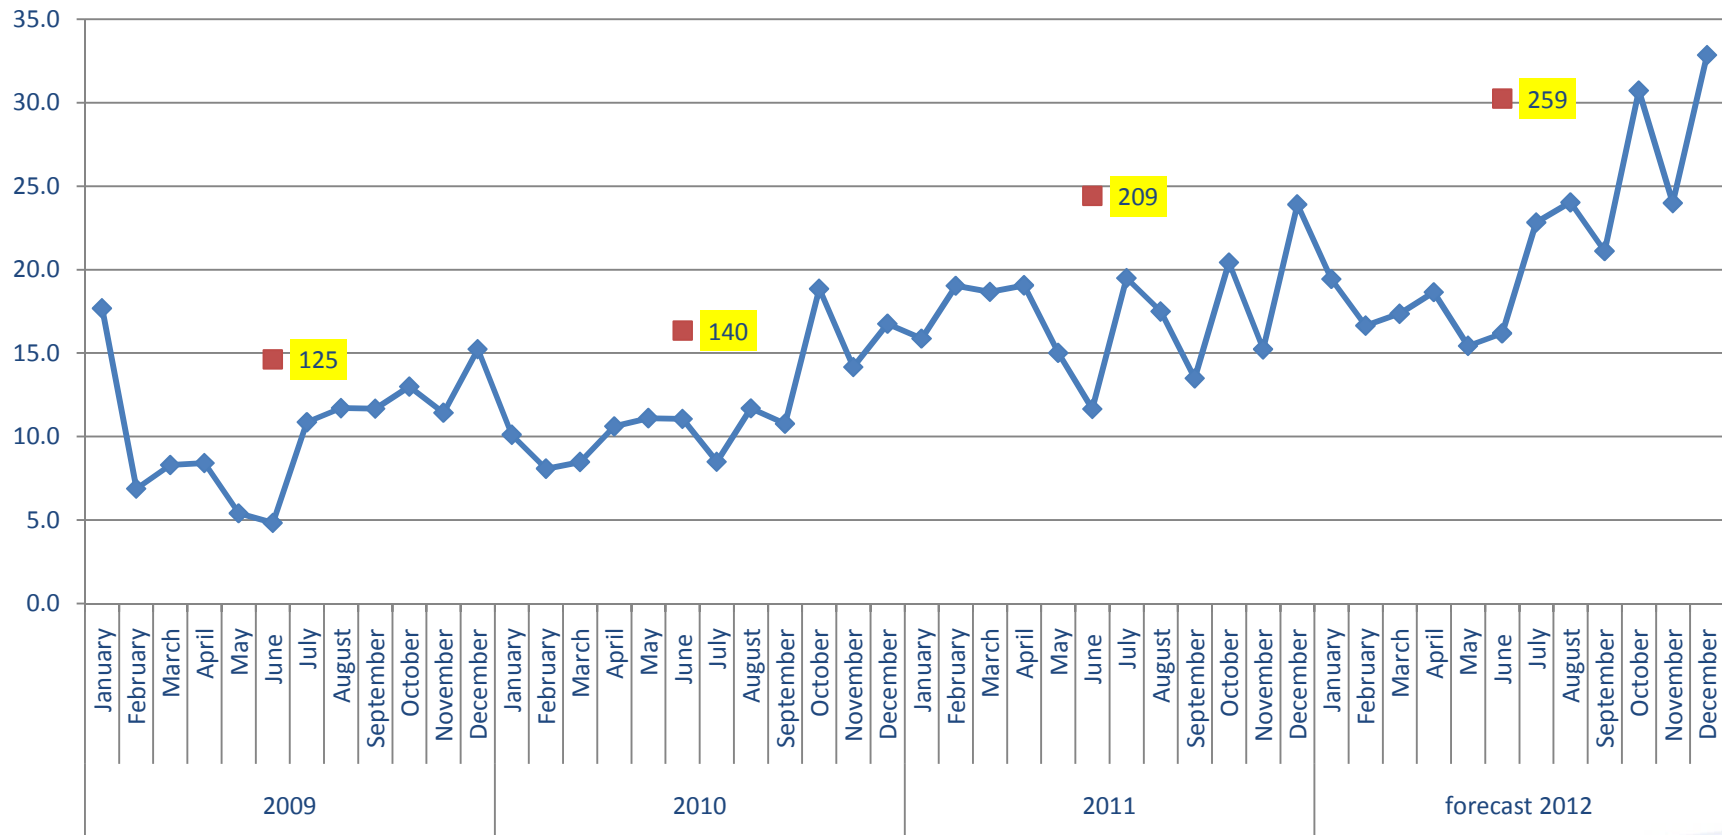

Fish paste, 2009 - forecast 2012