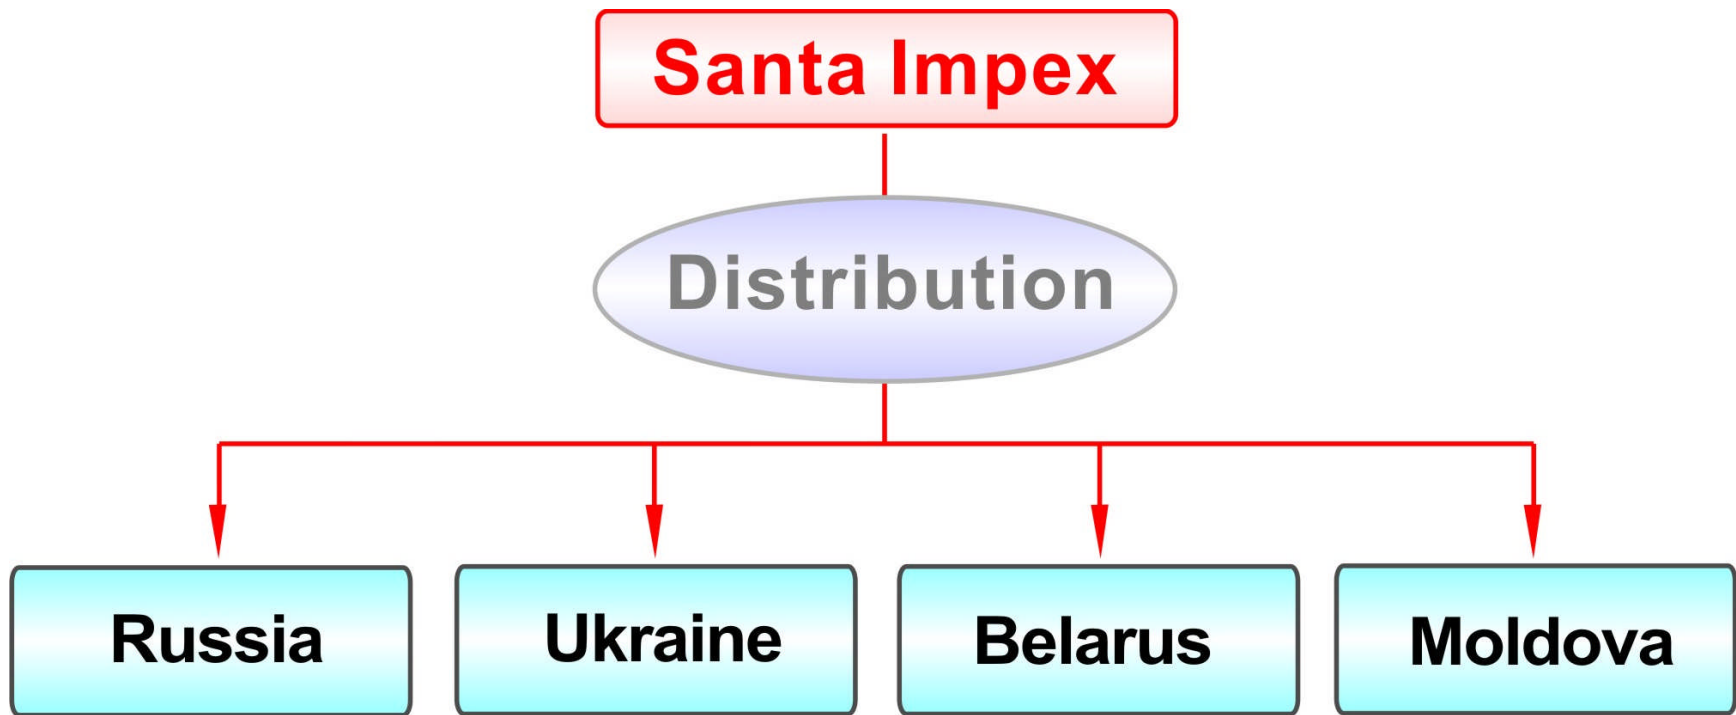

Santa Impex Distribution