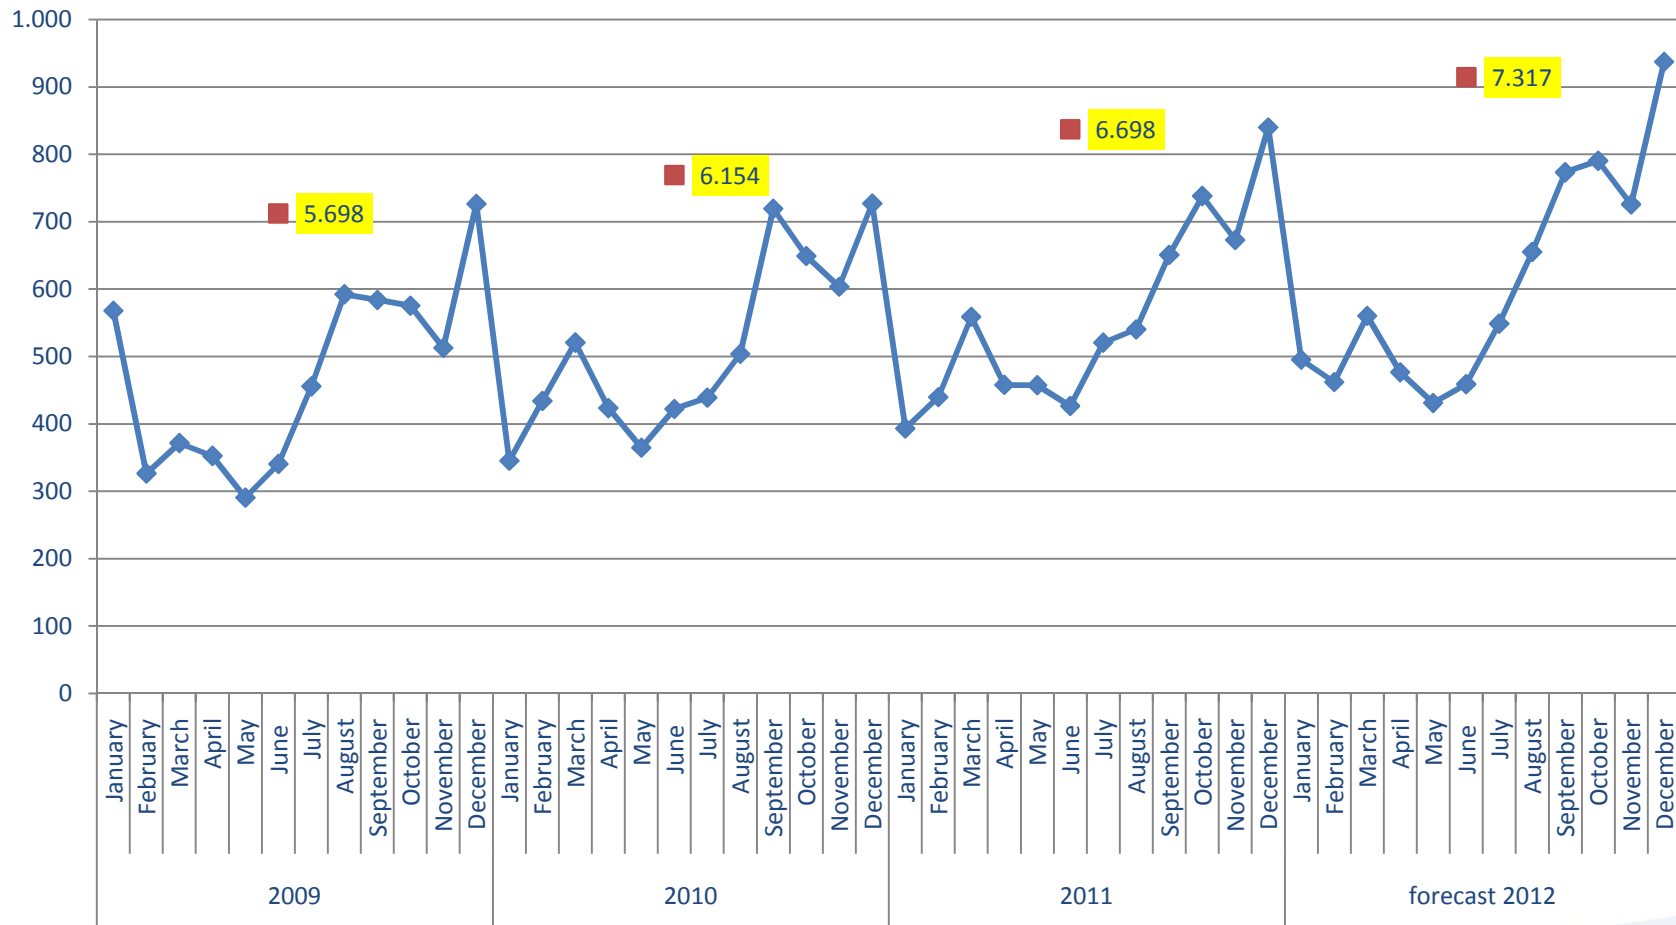

Spreads with capelin roe 2009 - forecast 2012