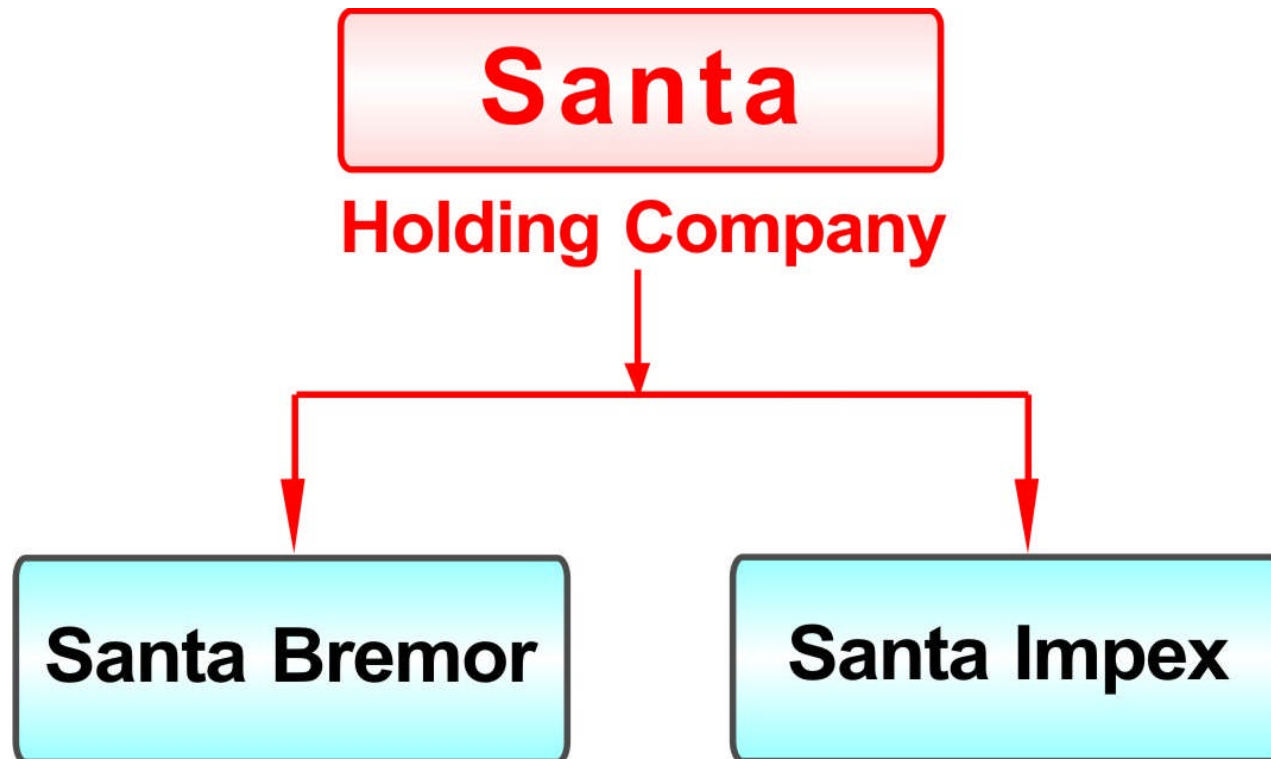

Company Presentation

Brest 11.10.2011

Company's structure

Business activities

Santa Bremor

Key information (2011):

- staff ~ 4 000 people

Santa Bremor Marketing

- Leadership position in following categories on Byelorussian market:
 - Fish and seafood
 - Ice cream
 - Dumpling
- Leading position in fish and seafood categories in Russia and Ukraine
- Santa Bremor brand – ranked as the most valuable brand in Belarus
- 16 leading consumer brands