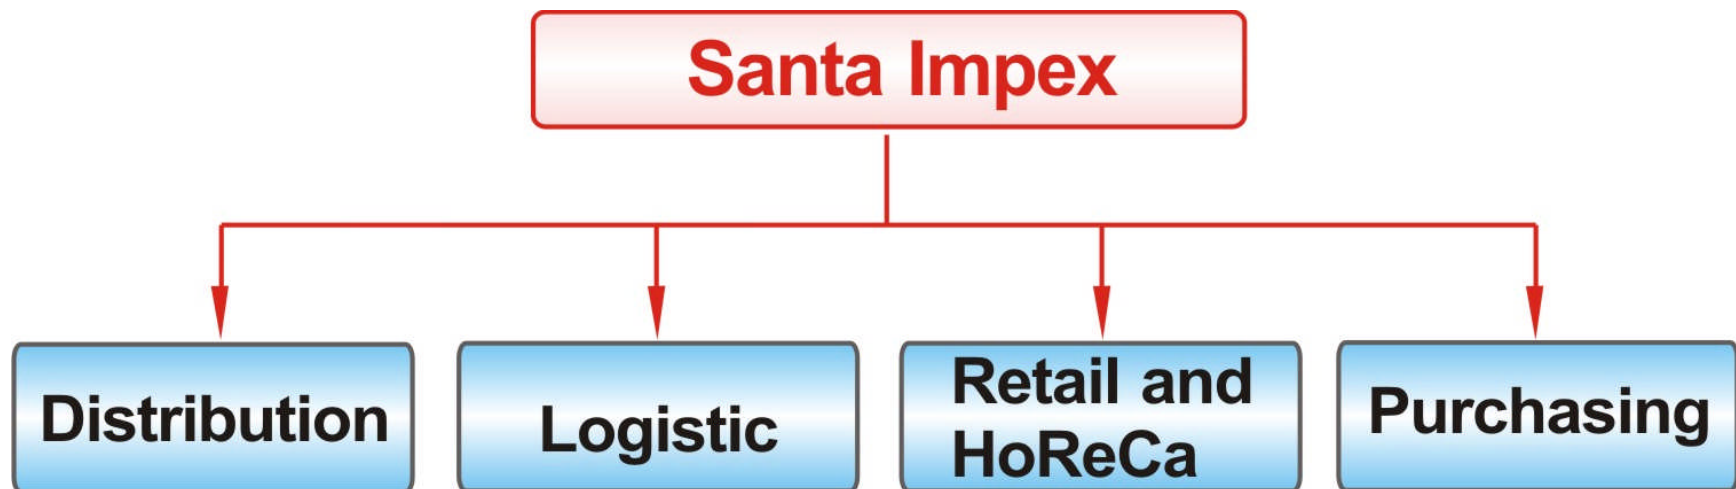

Santa Logistic

Moldova

- Logistic complex in Moldova is located close to Chisinau.

- total area: 600 m²

Market activities

Business activities

Santa Impex

Key information (2010):