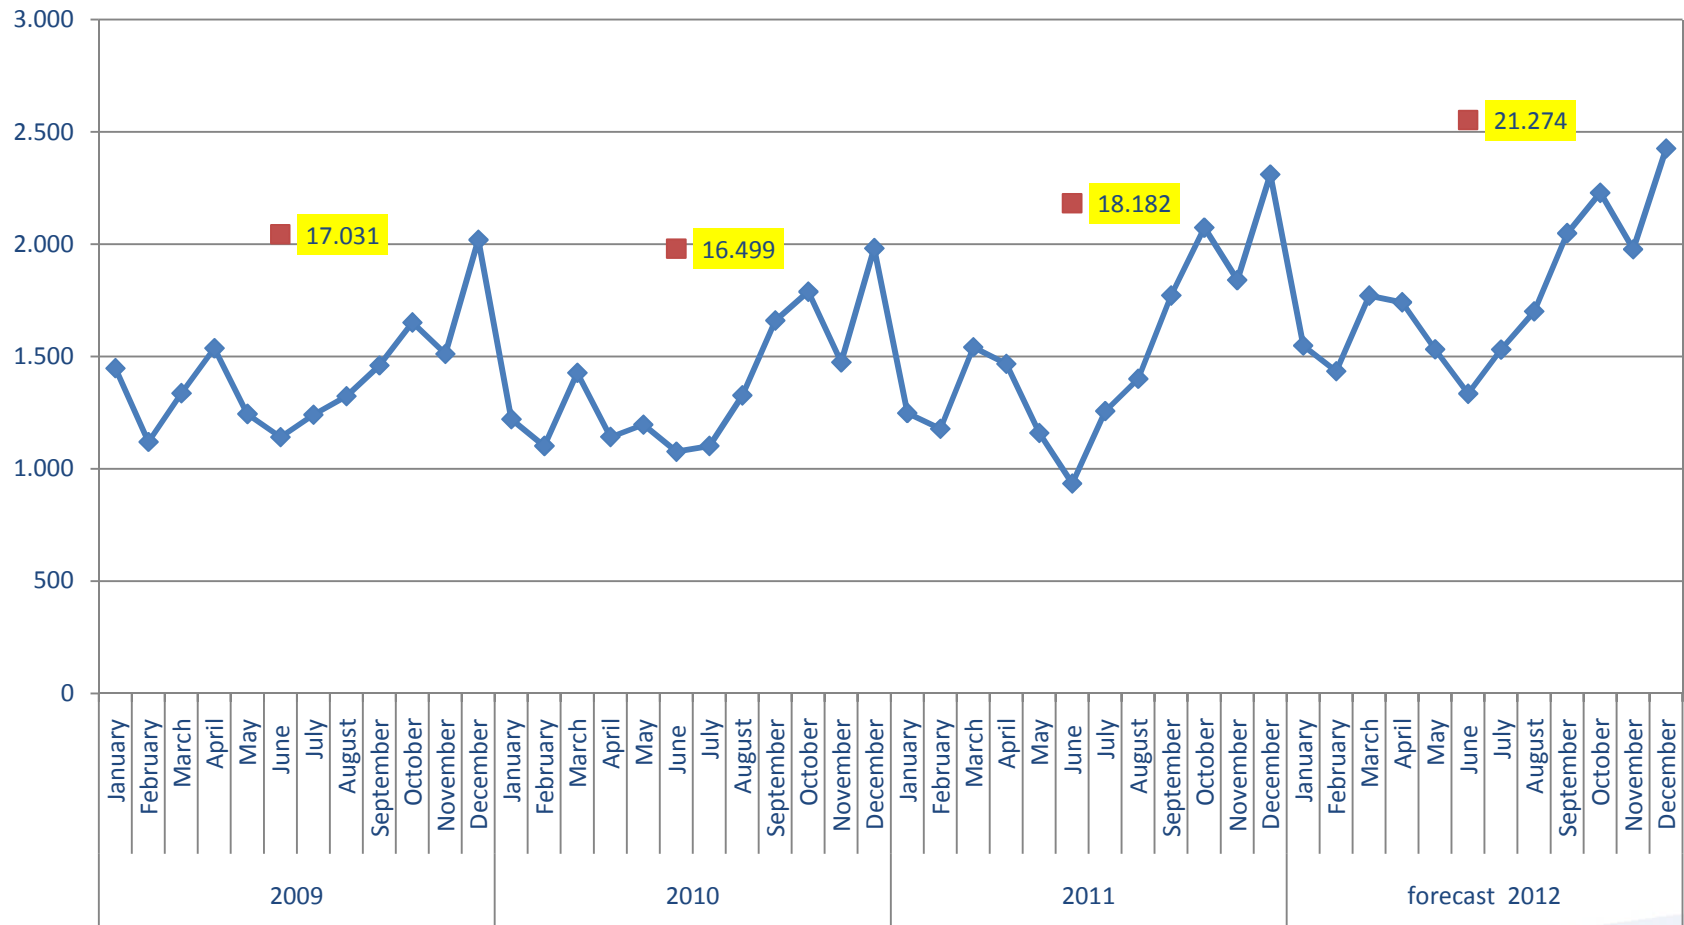

Preserved herring flaps 2009 - forecast 2012